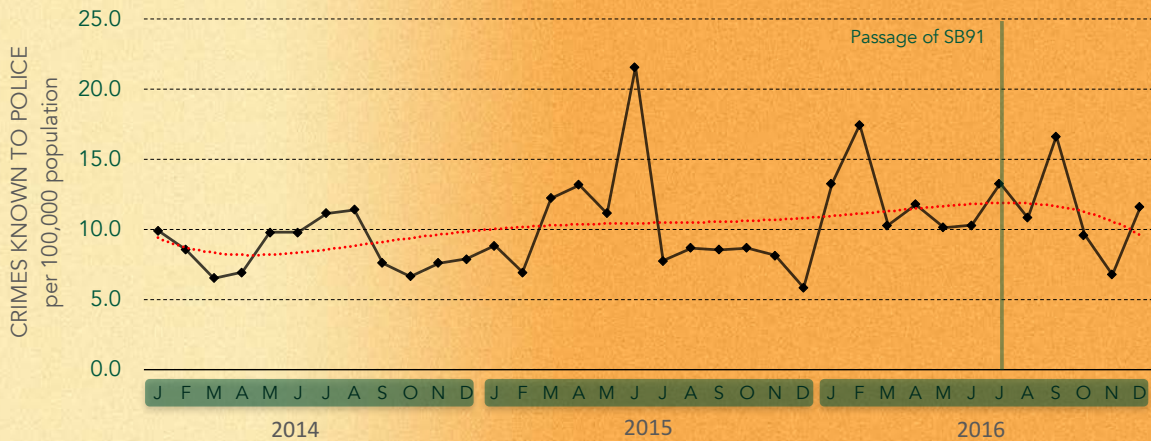

MV Theft Rate, by Month: 2014-2016

Homicide (Alaska)

Homicide Rate, by Month: 2014-2016

Forcible Rape (Alaska)

Forcible Rape Rate, by Month: 2014-2016

Robbery (Alaska)

Robbery Rate, by Month: 2014-2016

Assault (Alaska)

Assault Rate, by Month: 2014-2016

All Crime Rates (Alaska)

Crime Rates, by Month: 2014-2016

Summary

Crime Category	Crime Rates per 100,000		
	July 2016	December 2016	% Change
Homicide	1.4	1.1	↓ 21.4%
Forcible rape	13.2	11.6	↓ 12.1%
Robbery	9.2	8.5	↓ 7.6%
Assault	165.8	151.0	↓ 8.9%
Larceny theft	240.9	167.1	↓ 30.6%
Burglary	50.8	38.3	↓ 24.6%
MV theft	36.8	39.5	↑ 7.3%