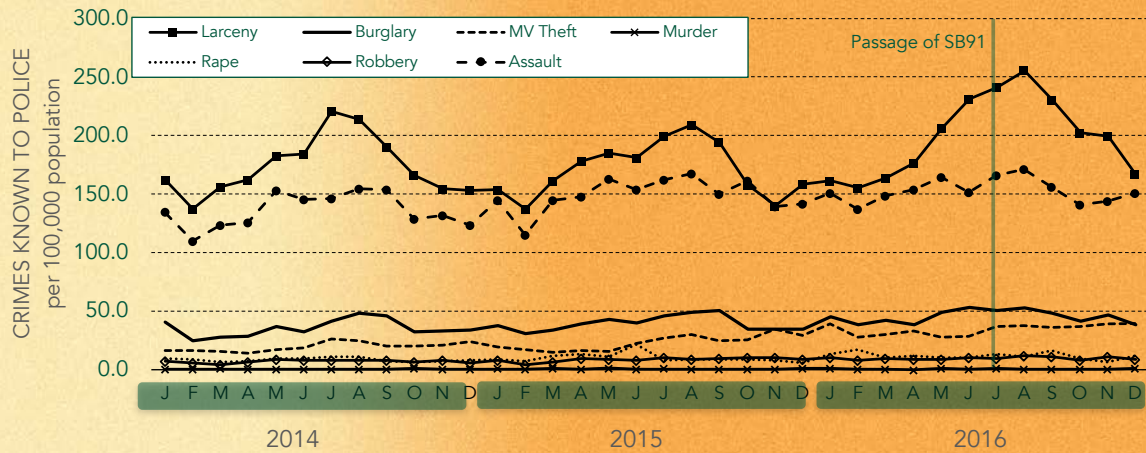

MV Theft Rate, by Month: 2014-2016

Homicide (Alaska)

Homicide Rate, by Month: 2014-2016

Forcible Rape (Alaska)

Forcible Rape Rate, by Month: 2014-2016

Robbery (Alaska)

Robbery Rate, by Month: 2014-2016

Assault (Alaska)

Assault Rate, by Month: 2014-2016

All Crime Rates (Alaska)

Crime Rates, by Month: 2014-2016

Summary

Crime Category	Crime Rates per 100,000		
	July 2016	December 2016	% Change
Homicide	1.4	1.1	↓ 21.4%
Forcible rape	13.2	11.6	↓ 12.1%
Robbery	9.2	8.5	↓ 7.6%
Assault	165.8	151.0	↓ 8.9%
Larceny theft	240.9	167.1	↓ 30.6%
Burglary	50.8	38.3	↓ 24.6%
MV theft	36.8	39.5	↑ 7.3%