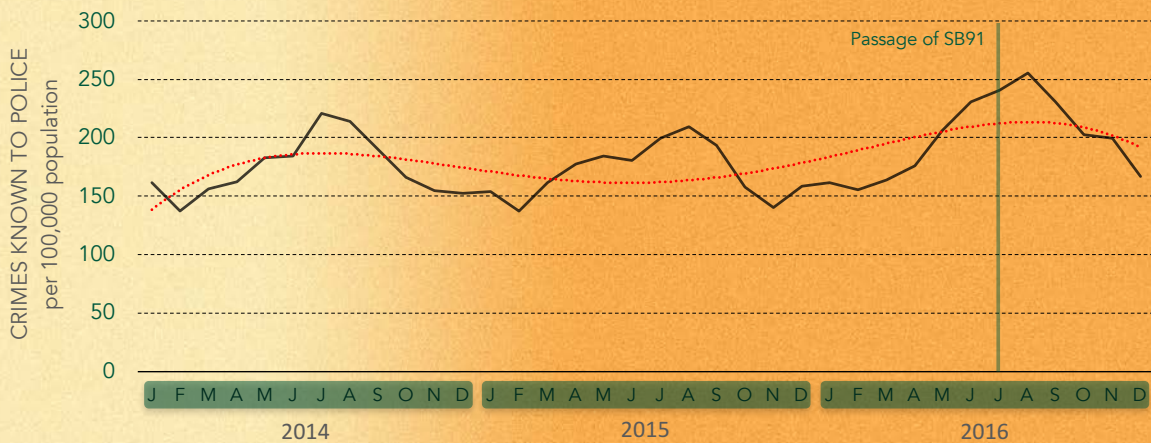

Crimes Known to Police (Alaska)

Statewide Rates, by Month: 2014-2016

Larceny Thefts (Alaska)

Larceny Theft Rate, by Month: 2014-2016

Burglaries (Alaska)

Burglary Rate, by Month: 2014-2016

MV Thefts (Alaska)

MV Theft Rate, by Month: 2014-2016

Homicide (Alaska)

Homicide Rate, by Month: 2014-2016

Forcible Rape (Alaska)

Forcible Rape Rate, by Month: 2014-2016

Robbery (Alaska)

Robbery Rate, by Month: 2014-2016

Assault (Alaska)

Assault Rate, by Month: 2014-2016

All Crime Rates (Alaska)

Crime Rates, by Month: 2014-2016

Summary

Crime Category	Crime Rates per 100,000		
	July 2016	December 2016	% Change
Homicide	1.4	1.1	↓ 21.4%
Forcible rape	13.2	11.6	↓ 12.1%
Robbery	9.2	8.5	↓ 7.6%
Assault	165.8	151.0	↓ 8.9%
Larceny theft	240.9	167.1	↓ 30.6%
Burglary	50.8	38.3	↓ 24.6%
MV theft	36.8	39.5	↑ 7.3%