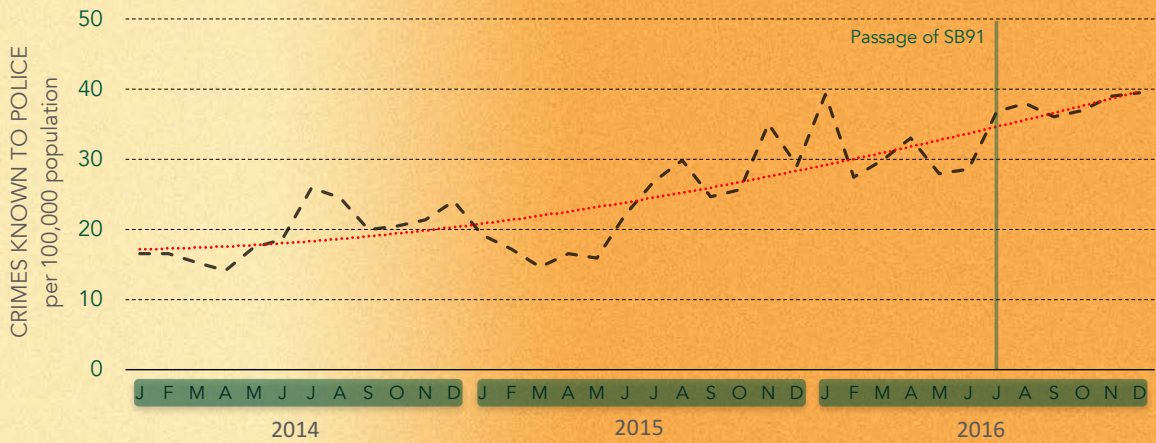

Crimes Known to Police (Alaska)

Statewide Rates, by Month: 2014-2016

Larceny Thefts (Alaska)

Larceny Theft Rate, by Month: 2014-2016

Burglaries (Alaska)

Burglary Rate, by Month: 2014-2016

MV Thefts (Alaska)

MV Theft Rate, by Month: 2014-2016

Homicide (Alaska)

Homicide Rate, by Month: 2014-2016

Forcible Rape (Alaska)

Forcible Rape Rate, by Month: 2014-2016

Robbery (Alaska)

Robbery Rate, by Month: 2014-2016

Assault (Alaska)

Assault Rate, by Month: 2014-2016

All Crime Rates (Alaska)

Crime Rates, by Month: 2014-2016

Summary

Crime Category	Crime Rates per 100,000		
	July 2016	December 2016	% Change
Homicide	1.4	1.1	↓ 21.4%
Forcible rape	13.2	11.6	↓ 12.1%
Robbery	9.2	8.5	↓ 7.6%
Assault	165.8	151.0	↓ 8.9%
Larceny theft	240.9	167.1	↓ 30.6%
Burglary	50.8	38.3	↓ 24.6%
MV theft	36.8	39.5	↑ 7.3%