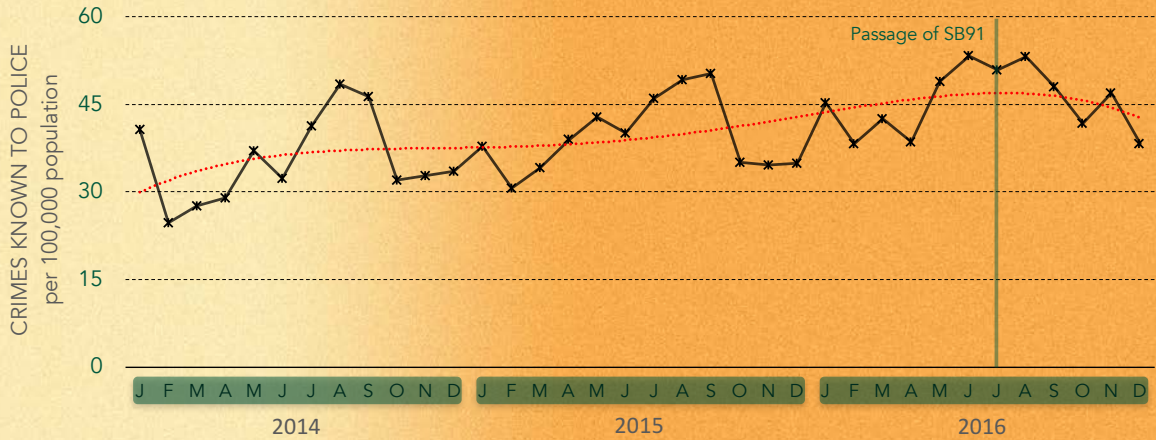

Crimes Known to Police (Alaska)

Statewide Rates, by Month: 2014-2016

Larceny Thefts (Alaska)

Larceny Theft Rate, by Month: 2014-2016

Burglaries (Alaska)

Burglary Rate, by Month: 2014-2016

MV Thefts (Alaska)

MV Theft Rate, by Month: 2014-2016

Homicide (Alaska)

Homicide Rate, by Month: 2014-2016

Forcible Rape (Alaska)

Forcible Rape Rate, by Month: 2014-2016

Robbery (Alaska)

Robbery Rate, by Month: 2014-2016

Assault (Alaska)

Assault Rate, by Month: 2014-2016

All Crime Rates (Alaska)

Crime Rates, by Month: 2014-2016

Summary

Crime Category	Crime Rates per 100,000		
	July 2016	December 2016	% Change
Homicide	1.4	1.1	↓ 21.4%
Forcible rape	13.2	11.6	↓ 12.1%
Robbery	9.2	8.5	↓ 7.6%
Assault	165.8	151.0	↓ 8.9%
Larceny theft	240.9	167.1	↓ 30.6%
Burglary	50.8	38.3	↓ 24.6%
MV theft	36.8	39.5	↑ 7.3%