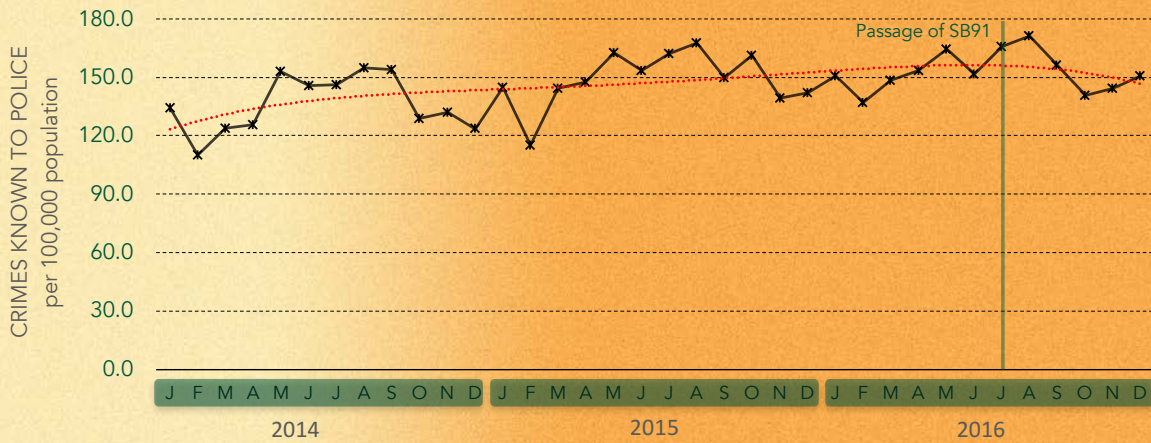

MV Theft Rate, by Month: 2014-2016

Homicide (Alaska)

Homicide Rate, by Month: 2014-2016

Forcible Rape (Alaska)

Forcible Rape Rate, by Month: 2014-2016

Robbery (Alaska)

Robbery Rate, by Month: 2014-2016

Assault (Alaska)

Assault Rate, by Month: 2014-2016

All Crime Rates (Alaska)

Crime Rates, by Month: 2014-2016

Summary

Crime Category	Crime Rates per 100,000		
	July 2016	December 2016	% Change
Homicide	1.4	1.1	↓ 21.4%
Forcible rape	13.2	11.6	↓ 12.1%
Robbery	9.2	8.5	↓ 7.6%
Assault	165.8	151.0	↓ 8.9%
Larceny theft	240.9	167.1	↓ 30.6%
Burglary	50.8	38.3	↓ 24.6%
MV theft	36.8	39.5	↑ 7.3%