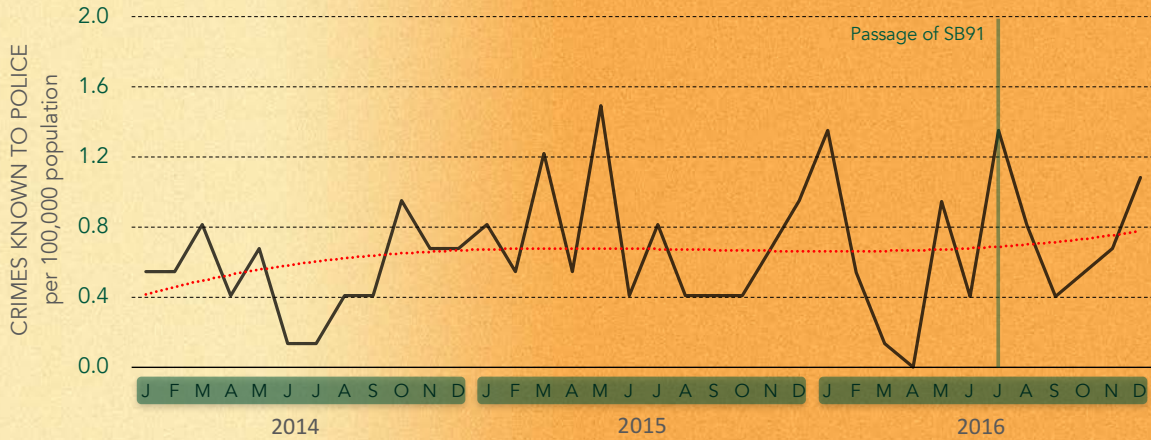

Crimes Known to Police (Alaska)

Statewide Rates, by Month: 2014-2016

Larceny Thefts (Alaska)

Larceny Theft Rate, by Month: 2014-2016

Burglaries (Alaska)

Burglary Rate, by Month: 2014-2016

MV Thefts (Alaska)

MV Theft Rate, by Month: 2014-2016

Homicide (Alaska)

Homicide Rate, by Month: 2014-2016

Forcible Rape (Alaska)

Forcible Rape Rate, by Month: 2014-2016

Robbery (Alaska)

Robbery Rate, by Month: 2014-2016

Assault (Alaska)

Assault Rate, by Month: 2014-2016

All Crime Rates (Alaska)

Crime Rates, by Month: 2014-2016

Summary

Crime Category	Crime Rates per 100,000		
	July 2016	December 2016	% Change
Homicide	1.4	1.1	↓ 21.4%
Forcible rape	13.2	11.6	↓ 12.1%
Robbery	9.2	8.5	↓ 7.6%
Assault	165.8	151.0	↓ 8.9%
Larceny theft	240.9	167.1	↓ 30.6%
Burglary	50.8	38.3	↓ 24.6%
MV theft	36.8	39.5	↑ 7.3%