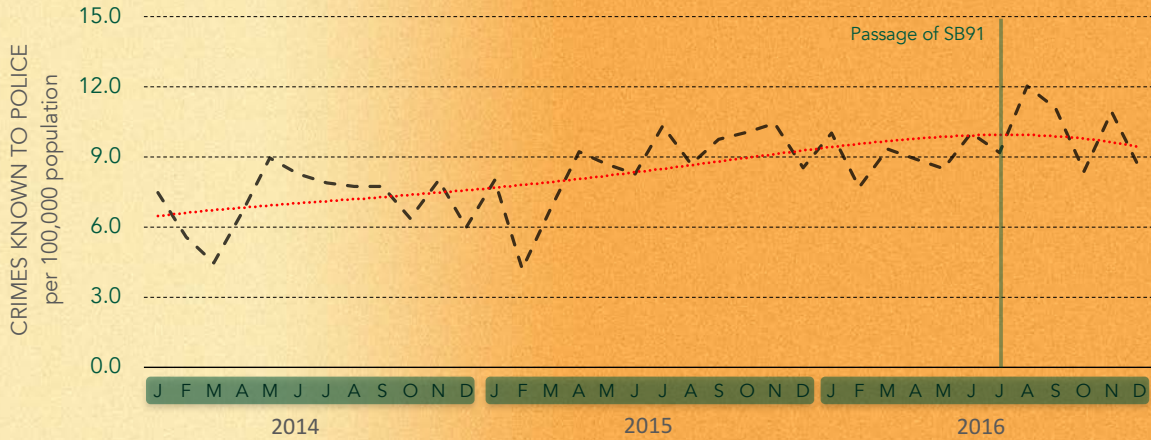

MV Theft Rate, by Month: 2014-2016

Homicide (Alaska)

Homicide Rate, by Month: 2014-2016

Forcible Rape (Alaska)

Forcible Rape Rate, by Month: 2014-2016

Robbery (Alaska)

Robbery Rate, by Month: 2014-2016

Assault (Alaska)

Assault Rate, by Month: 2014-2016

All Crime Rates (Alaska)

Crime Rates, by Month: 2014-2016

Summary

Crime Category	Crime Rates per 100,000		
	July 2016	December 2016	% Change
Homicide	1.4	1.1	↓ 21.4%
Forcible rape	13.2	11.6	↓ 12.1%
Robbery	9.2	8.5	↓ 7.6%
Assault	165.8	151.0	↓ 8.9%
Larceny theft	240.9	167.1	↓ 30.6%
Burglary	50.8	38.3	↓ 24.6%
MV theft	36.8	39.5	↑ 7.3%