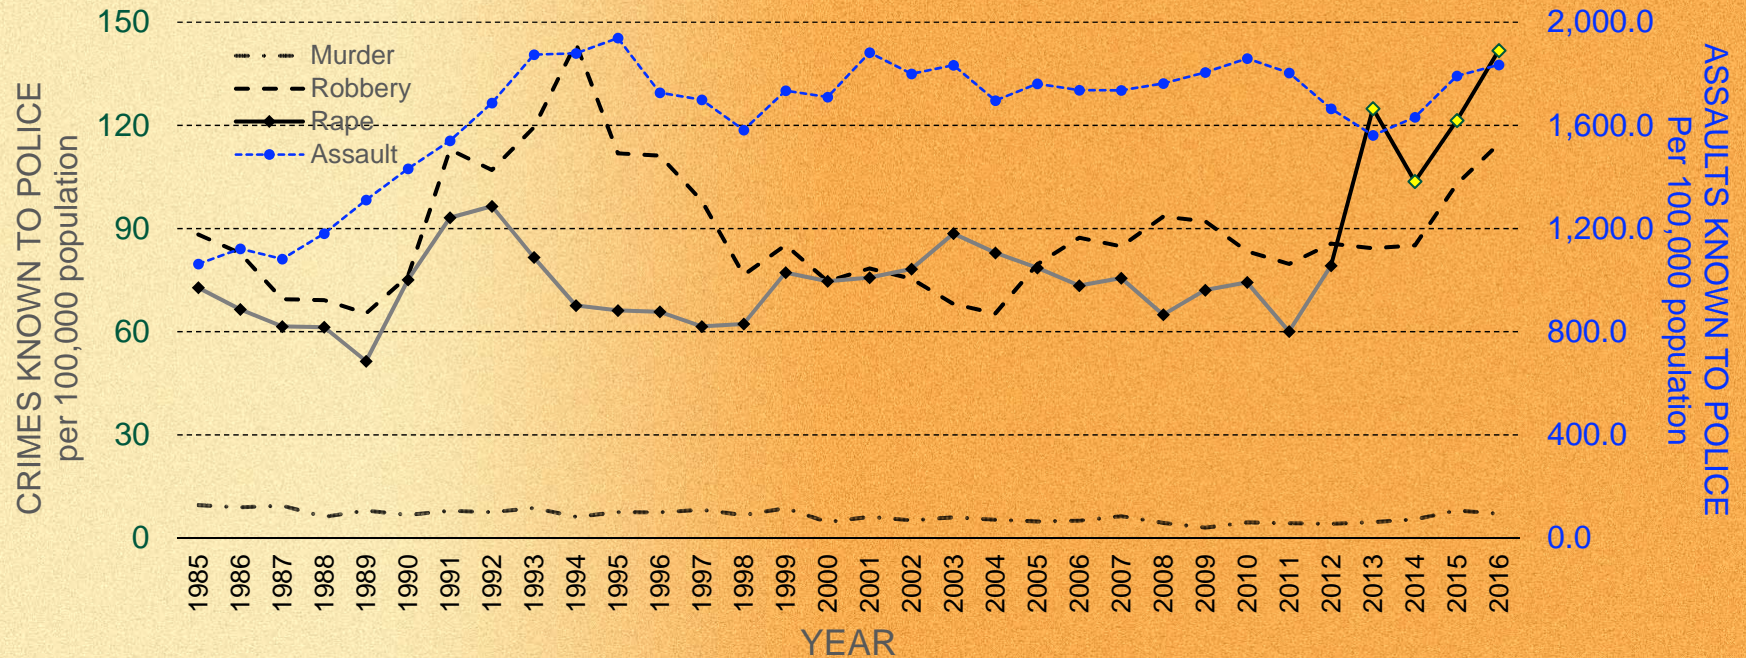

ANNUAL CRIME RATES 1985-2016

Property Crime Rates (Alaska)

Crimes Known to Police: 1985-2016

Violent Crime Rates (Alaska)

Crimes Known to Police: 1985-2016

◆ Note: UCR definition of forcible rape changed in 2013.

“Zooming” In...

MONTHLY CRIME RATES

2014-2016

Larceny Thefts (Alaska)

Larceny Theft Rate, by Month: 2014-2016

Shoplifting (Alaska)

Shoplifting Rate, by Month: 2014-2016

Burglaries (Alaska)