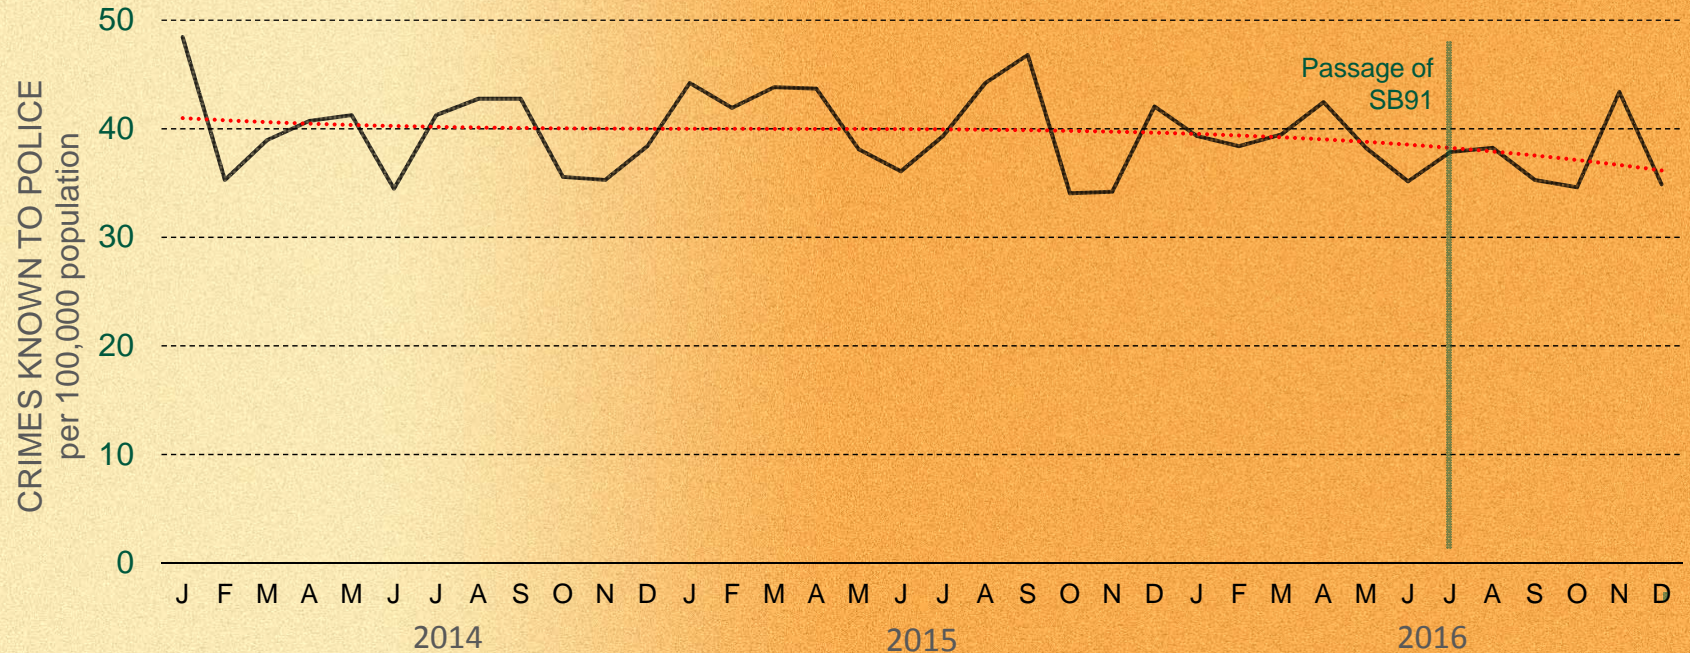

ANNUAL CRIME RATES 1985-2016

Property Crime Rates (Alaska)

Crimes Known to Police: 1985-2016

Violent Crime Rates (Alaska)

Crimes Known to Police: 1985-2016

◆ Note: UCR definition of forcible rape changed in 2013.

“Zooming” In...

MONTHLY CRIME RATES

2014-2016

Larceny Thefts (Alaska)

Larceny Theft Rate, by Month: 2014-2016

Shoplifting (Alaska)

Shoplifting Rate, by Month: 2014-2016

Burglaries (Alaska)

Burglary Rate, by Month: 2014-2016

MV Thefts (Alaska)

MV Theft Rate, by Month: 2014-2016

Homicide (Alaska)

Homicide Rate, by Month: 2014-2016

Forcible Rape (Alaska)

Forcible Rape Rate, by Month: 2014-2016

Robbery (Alaska)