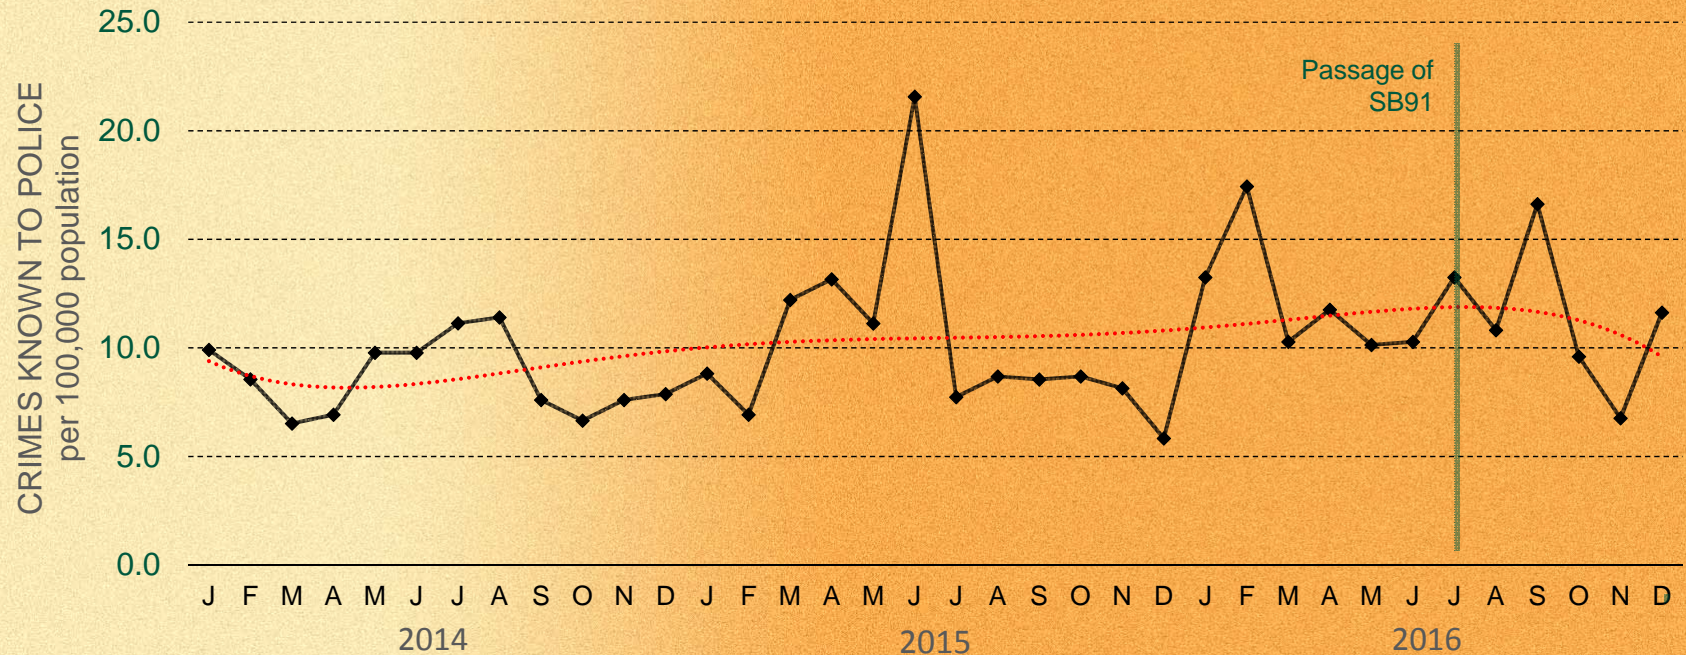

“Zooming” In...

MONTHLY CRIME RATES

2014-2016

Larceny Thefts (Alaska)

Larceny Theft Rate, by Month: 2014-2016

Shoplifting (Alaska)

Shoplifting Rate, by Month: 2014-2016

Burglaries (Alaska)

Burglary Rate, by Month: 2014-2016

MV Thefts (Alaska)

MV Theft Rate, by Month: 2014-2016

Homicide (Alaska)

Homicide Rate, by Month: 2014-2016

Forcible Rape (Alaska)

Forcible Rape Rate, by Month: 2014-2016

Robbery (Alaska)

Robbery Rate, by Month: 2014-2016

Assault (Alaska)

Assault Rate, by Month: 2014-2016

All Crime Rates (Alaska)

Crime Rates, by Month: 2014-2016

Summary:

July 2016 – December 2016

Monthly Crime Rates per 100,000			
Crime Category	July 2016	December 2016	% Change
Homicide	1.4	1.1	↓ 21.4%
Forcible rape	13.2	11.6	↓ 12.1%
Robbery	9.2	8.5	↓ 7.6%
Assault	165.8	151.0	↓ 8.9%
Larceny theft	240.9	167.1	↓ 30.6%
>>Shoplifting	37.8	34.9	↓ 7.7%
Burglary	50.8	38.3	↓ 24.6%
MV theft	36.8	39.5	↑ 7.3%

Summary:

January 2014 - December 2016

Monthly Crime Rates per 100,000			
Crime Category	January 2014	December 2016	% Change
Homicide	0.5	1.1	↑ 120.0%
Forcible rape	9.9	11.6	↑ 17.2%
Robbery	7.5	8.5	↑ 13.3%
Assault	134.5	151.0	↑ 12.3%
Larceny theft	161.9	167.1	↑ 3.6%
>>Shoplifting	48.5	34.9	↓ 28.0%
Burglary	40.7	38.3	↓ 5.9%
MV theft	16.6	39.5	↑ 138.0%