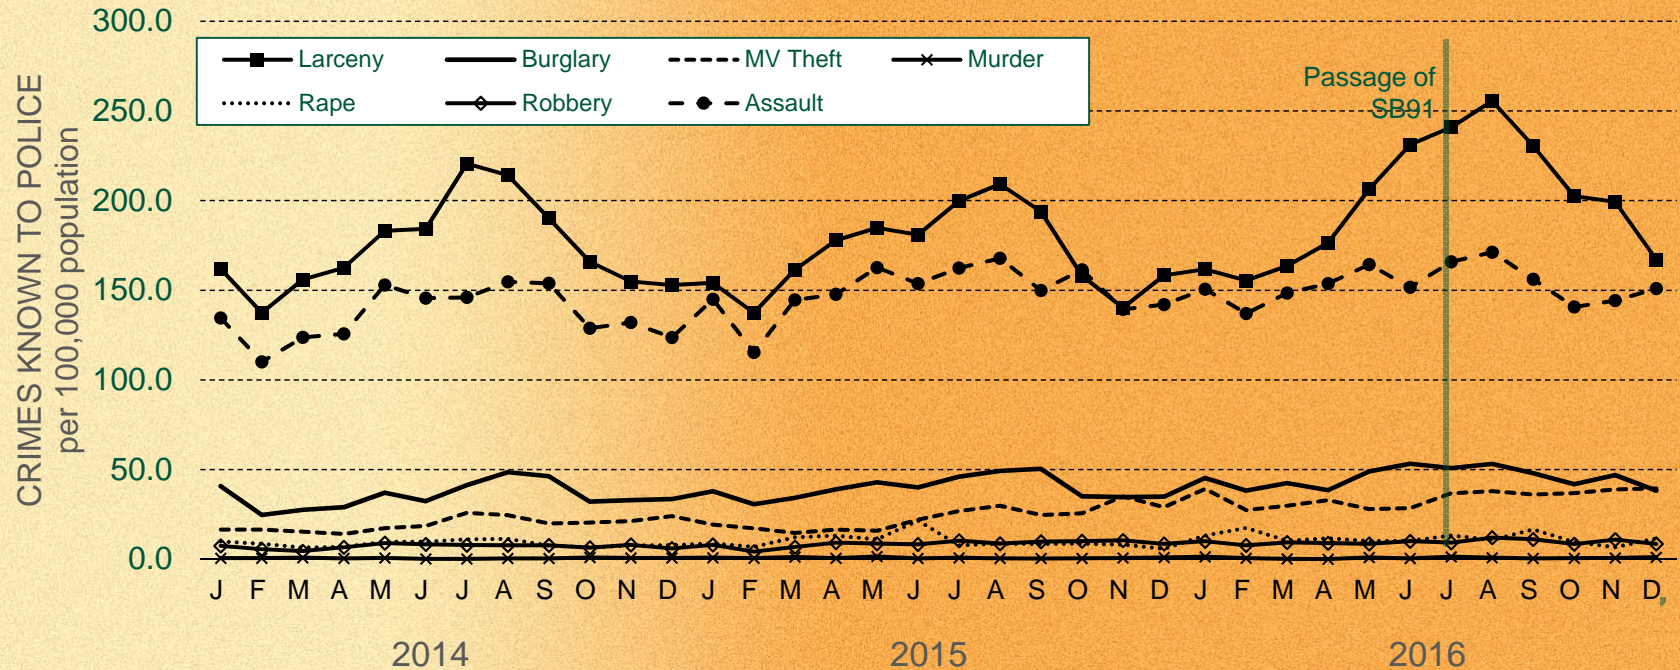

Burglary Rate, by Month: 2014-2016

MV Thefts (Alaska)

MV Theft Rate, by Month: 2014-2016

Homicide (Alaska)

Homicide Rate, by Month: 2014-2016

Forcible Rape (Alaska)

Forcible Rape Rate, by Month: 2014-2016

Robbery (Alaska)

Robbery Rate, by Month: 2014-2016

Assault (Alaska)

Assault Rate, by Month: 2014-2016

All Crime Rates (Alaska)

Crime Rates, by Month: 2014-2016

Summary:

July 2016 – December 2016

Monthly Crime Rates per 100,000			
Crime Category	July 2016	December 2016	% Change
Homicide	1.4	1.1	↓ 21.4%
Forcible rape	13.2	11.6	↓ 12.1%
Robbery	9.2	8.5	↓ 7.6%
Assault	165.8	151.0	↓ 8.9%
Larceny theft	240.9	167.1	↓ 30.6%
>>Shoplifting	37.8	34.9	↓ 7.7%
Burglary	50.8	38.3	↓ 24.6%
MV theft	36.8	39.5	↑ 7.3%

Summary:

January 2014 - December 2016

Monthly Crime Rates per 100,000			
Crime Category	January 2014	December 2016	% Change
Homicide	0.5	1.1	↑ 120.0%
Forcible rape	9.9	11.6	↑ 17.2%
Robbery	7.5	8.5	↑ 13.3%
Assault	134.5	151.0	↑ 12.3%
Larceny theft	161.9	167.1	↑ 3.6%
>>Shoplifting	48.5	34.9	↓ 28.0%
Burglary	40.7	38.3	↓ 5.9%
MV theft	16.6	39.5	↑ 138.0%