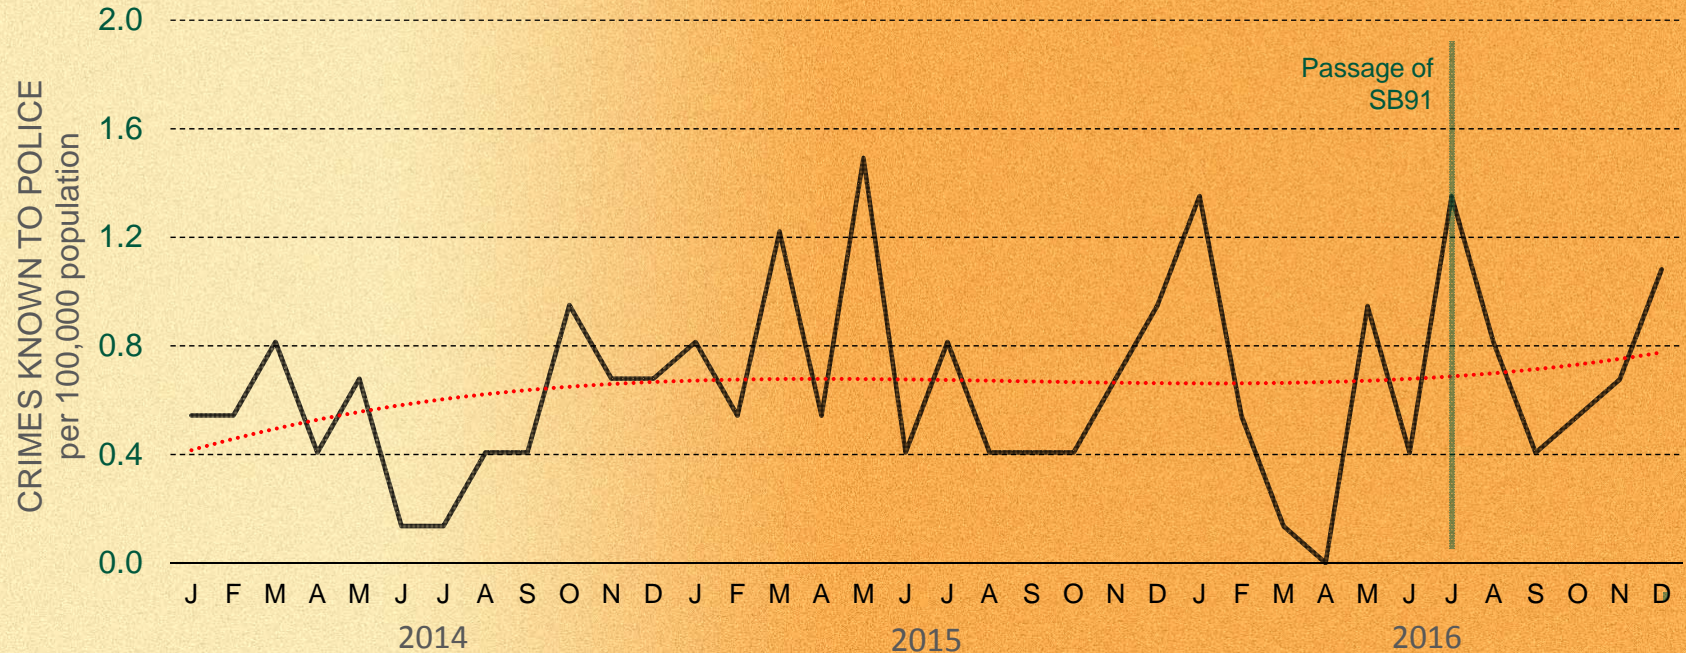

“Zooming” In...

MONTHLY CRIME RATES

2014-2016

Larceny Thefts (Alaska)

Larceny Theft Rate, by Month: 2014-2016

Shoplifting (Alaska)

Shoplifting Rate, by Month: 2014-2016

Burglaries (Alaska)

Burglary Rate, by Month: 2014-2016

MV Thefts (Alaska)

MV Theft Rate, by Month: 2014-2016

Homicide (Alaska)

Homicide Rate, by Month: 2014-2016

Forcible Rape (Alaska)

Forcible Rape Rate, by Month: 2014-2016

Robbery (Alaska)

Robbery Rate, by Month: 2014-2016

Assault (Alaska)

Assault Rate, by Month: 2014-2016

All Crime Rates (Alaska)

Crime Rates, by Month: 2014-2016

Summary:

July 2016 – December 2016

Monthly Crime Rates per 100,000			
Crime Category	July 2016	December 2016	% Change
Homicide	1.4	1.1	↓ 21.4%
Forcible rape	13.2	11.6	↓ 12.1%
Robbery	9.2	8.5	↓ 7.6%
Assault	165.8	151.0	↓ 8.9%
Larceny theft	240.9	167.1	↓ 30.6%
>>Shoplifting	37.8	34.9	↓ 7.7%
Burglary	50.8	38.3	↓ 24.6%
MV theft	36.8	39.5	↑ 7.3%

Summary:

January 2014 - December 2016

Monthly Crime Rates per 100,000			
Crime Category	January 2014	December 2016	% Change
Homicide	0.5	1.1	↑ 120.0%
Forcible rape	9.9	11.6	↑ 17.2%
Robbery	7.5	8.5	↑ 13.3%
Assault	134.5	151.0	↑ 12.3%
Larceny theft	161.9	167.1	↑ 3.6%
>>Shoplifting	48.5	34.9	↓ 28.0%
Burglary	40.7	38.3	↓ 5.9%
MV theft	16.6	39.5	↑ 138.0%