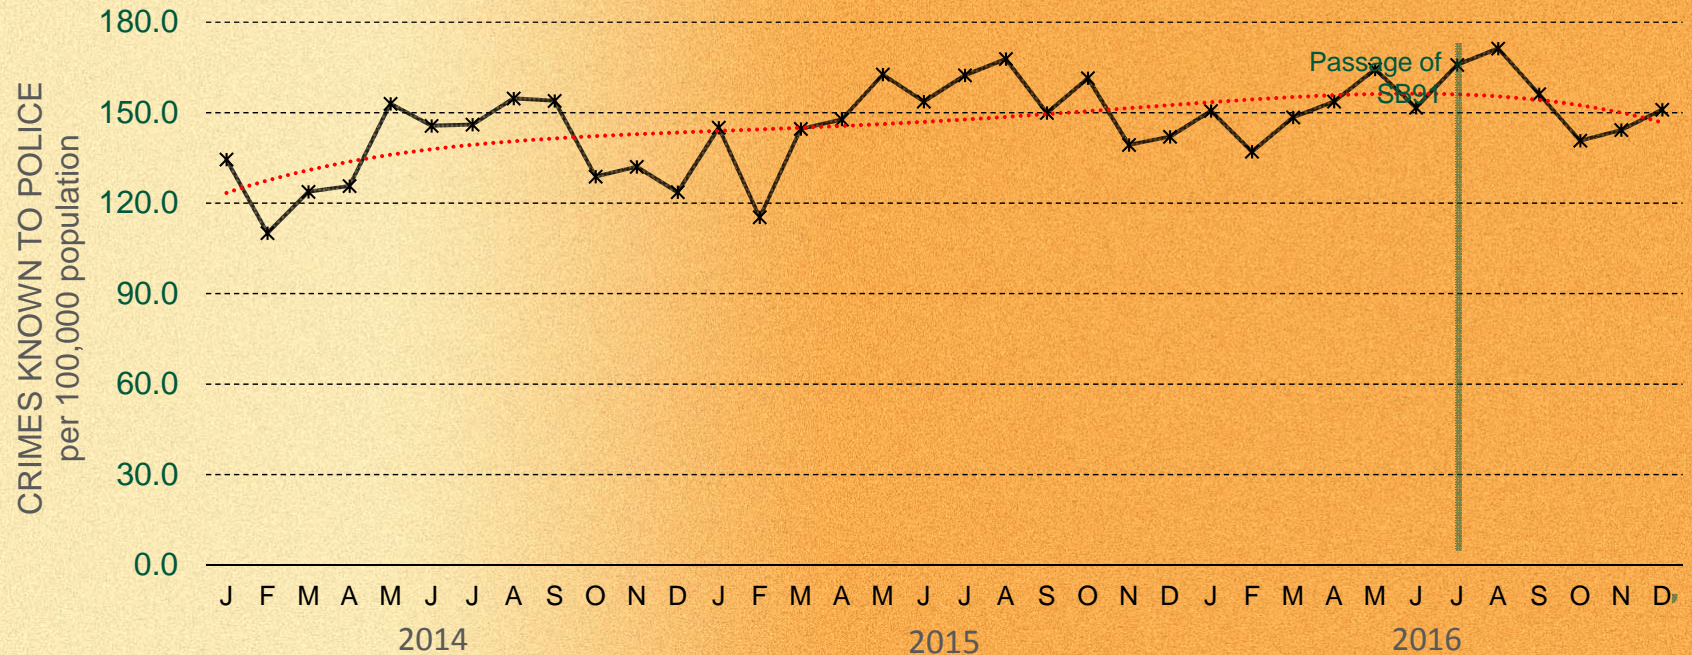

“Zooming” In...

MONTHLY CRIME RATES

2014-2016

Larceny Thefts (Alaska)

Larceny Theft Rate, by Month: 2014-2016

Shoplifting (Alaska)

Shoplifting Rate, by Month: 2014-2016

Burglaries (Alaska)

Burglary Rate, by Month: 2014-2016

MV Thefts (Alaska)

MV Theft Rate, by Month: 2014-2016

Homicide (Alaska)

Homicide Rate, by Month: 2014-2016

Forcible Rape (Alaska)

Forcible Rape Rate, by Month: 2014-2016

Robbery (Alaska)

Robbery Rate, by Month: 2014-2016

Assault (Alaska)

Assault Rate, by Month: 2014-2016

All Crime Rates (Alaska)

Crime Rates, by Month: 2014-2016

Summary:

July 2016 – December 2016

Monthly Crime Rates per 100,000			
Crime Category	July 2016	December 2016	% Change
Homicide	1.4	1.1	↓ 21.4%
Forcible rape	13.2	11.6	↓ 12.1%
Robbery	9.2	8.5	↓ 7.6%
Assault	165.8	151.0	↓ 8.9%
Larceny theft	240.9	167.1	↓ 30.6%
>>Shoplifting	37.8	34.9	↓ 7.7%
Burglary	50.8	38.3	↓ 24.6%
MV theft	36.8	39.5	↑ 7.3%

Summary:

January 2014 - December 2016

Monthly Crime Rates per 100,000			
Crime Category	January 2014	December 2016	% Change
Homicide	0.5	1.1	↑ 120.0%
Forcible rape	9.9	11.6	↑ 17.2%
Robbery	7.5	8.5	↑ 13.3%
Assault	134.5	151.0	↑ 12.3%
Larceny theft	161.9	167.1	↑ 3.6%
>>Shoplifting	48.5	34.9	↓ 28.0%
Burglary	40.7	38.3	↓ 5.9%
MV theft	16.6	39.5	↑ 138.0%