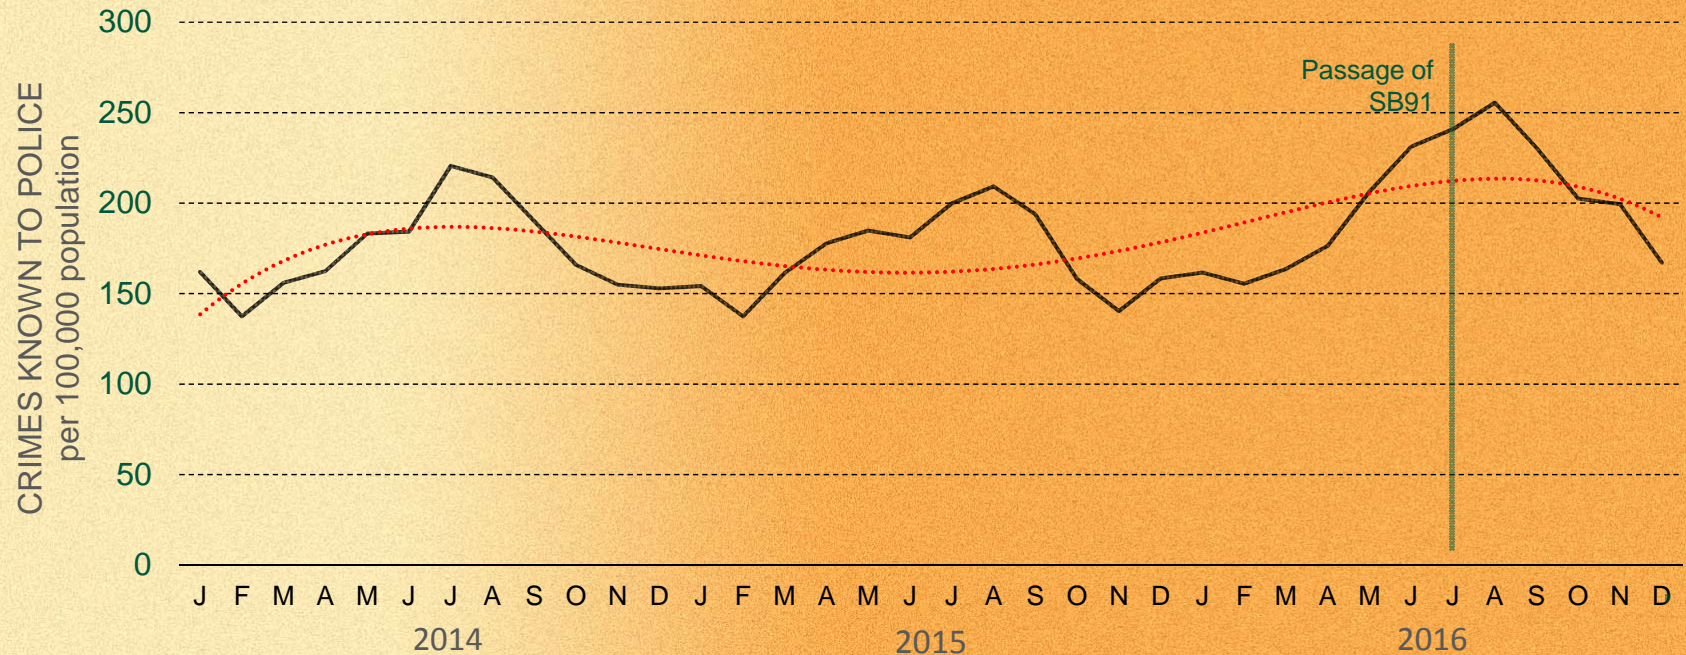

ANNUAL CRIME RATES 1985-2016

Property Crime Rates (Alaska)

Crimes Known to Police: 1985-2016

Violent Crime Rates (Alaska)

Crimes Known to Police: 1985-2016

◆ Note: UCR definition of forcible rape changed in 2013.

“Zooming” In...

MONTHLY CRIME RATES

2014-2016

Larceny Thefts (Alaska)

Larceny Theft Rate, by Month: 2014-2016

Shoplifting (Alaska)

Shoplifting Rate, by Month: 2014-2016

Burglaries (Alaska)