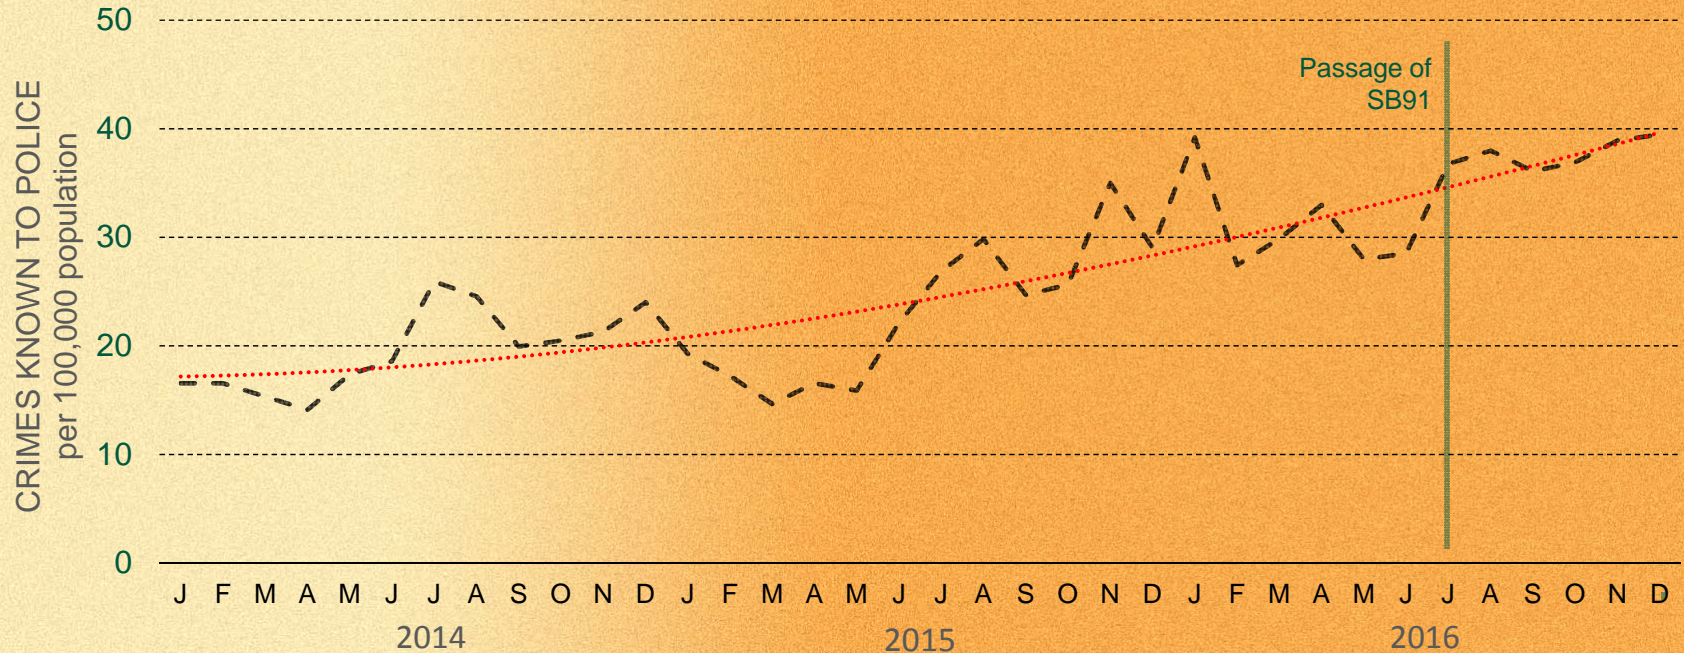

MV Thefts (Alaska)

MV Theft Rate, by Month: 2014-2016