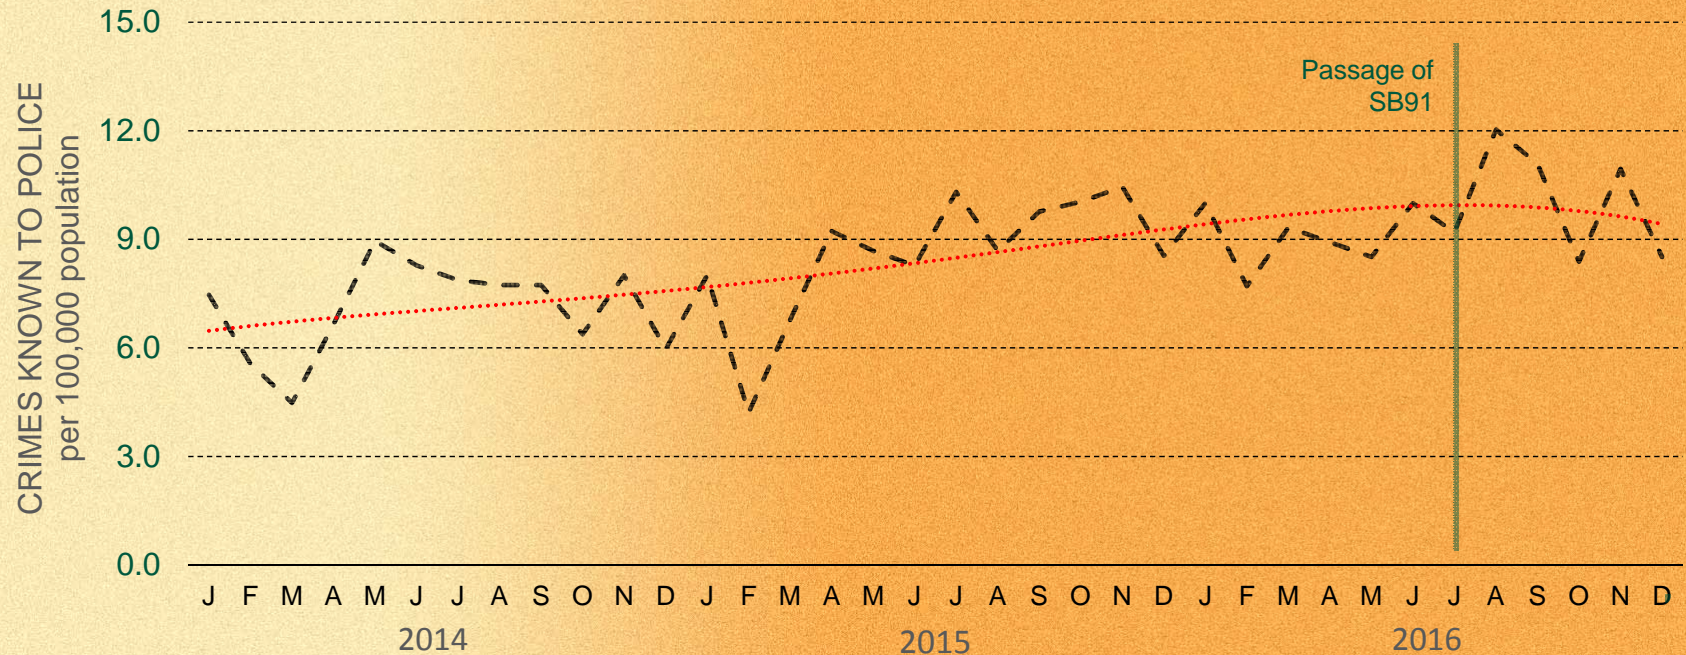

Burglary Rate, by Month: 2014-2016

MV Thefts (Alaska)

MV Theft Rate, by Month: 2014-2016

Homicide (Alaska)

Homicide Rate, by Month: 2014-2016

Forcible Rape (Alaska)

Forcible Rape Rate, by Month: 2014-2016

Robbery (Alaska)

Robbery Rate, by Month: 2014-2016

Assault (Alaska)

Assault Rate, by Month: 2014-2016

All Crime Rates (Alaska)

Crime Rates, by Month: 2014-2016

Summary:

July 2016 – December 2016

Monthly Crime Rates per 100,000			
Crime Category	July 2016	December 2016	% Change
Homicide	1.4	1.1	↓ 21.4%
Forcible rape	13.2	11.6	↓ 12.1%
Robbery	9.2	8.5	↓ 7.6%
Assault	165.8	151.0	↓ 8.9%
Larceny theft	240.9	167.1	↓ 30.6%
>>Shoplifting	37.8	34.9	↓ 7.7%
Burglary	50.8	38.3	↓ 24.6%
MV theft	36.8	39.5	↑ 7.3%