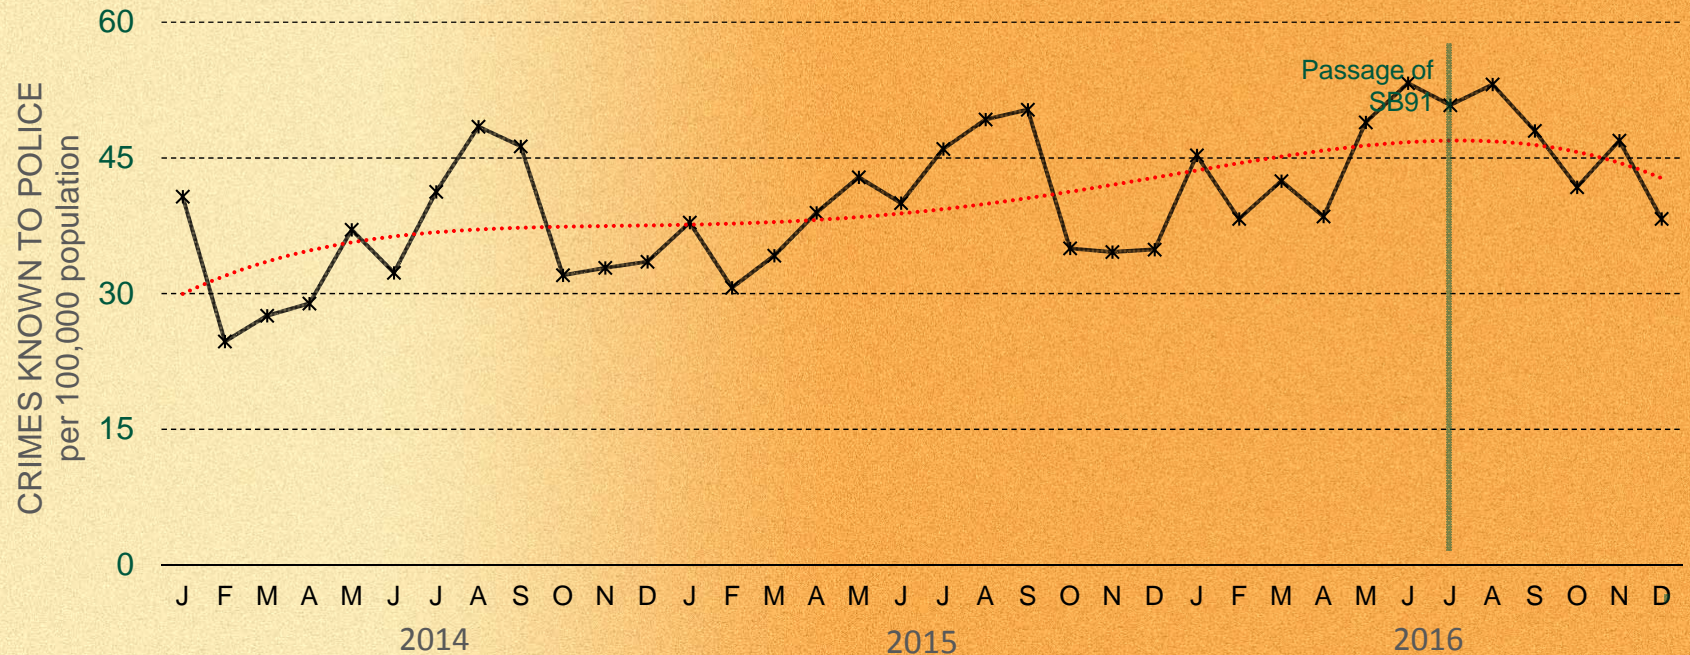

ANNUAL CRIME RATES 1985-2016

Property Crime Rates (Alaska)

Crimes Known to Police: 1985-2016

Violent Crime Rates (Alaska)

Crimes Known to Police: 1985-2016

◆ Note: UCR definition of forcible rape changed in 2013.

“Zooming” In...

MONTHLY CRIME RATES

2014-2016

Larceny Thefts (Alaska)

Larceny Theft Rate, by Month: 2014-2016

Shoplifting (Alaska)

Shoplifting Rate, by Month: 2014-2016

Burglaries (Alaska)

Burglary Rate, by Month: 2014-2016

MV Thefts (Alaska)

MV Theft Rate, by Month: 2014-2016

Homicide (Alaska)

Homicide Rate, by Month: 2014-2016

Forcible Rape (Alaska)

Forcible Rape Rate, by Month: 2014-2016

Robbery (Alaska)