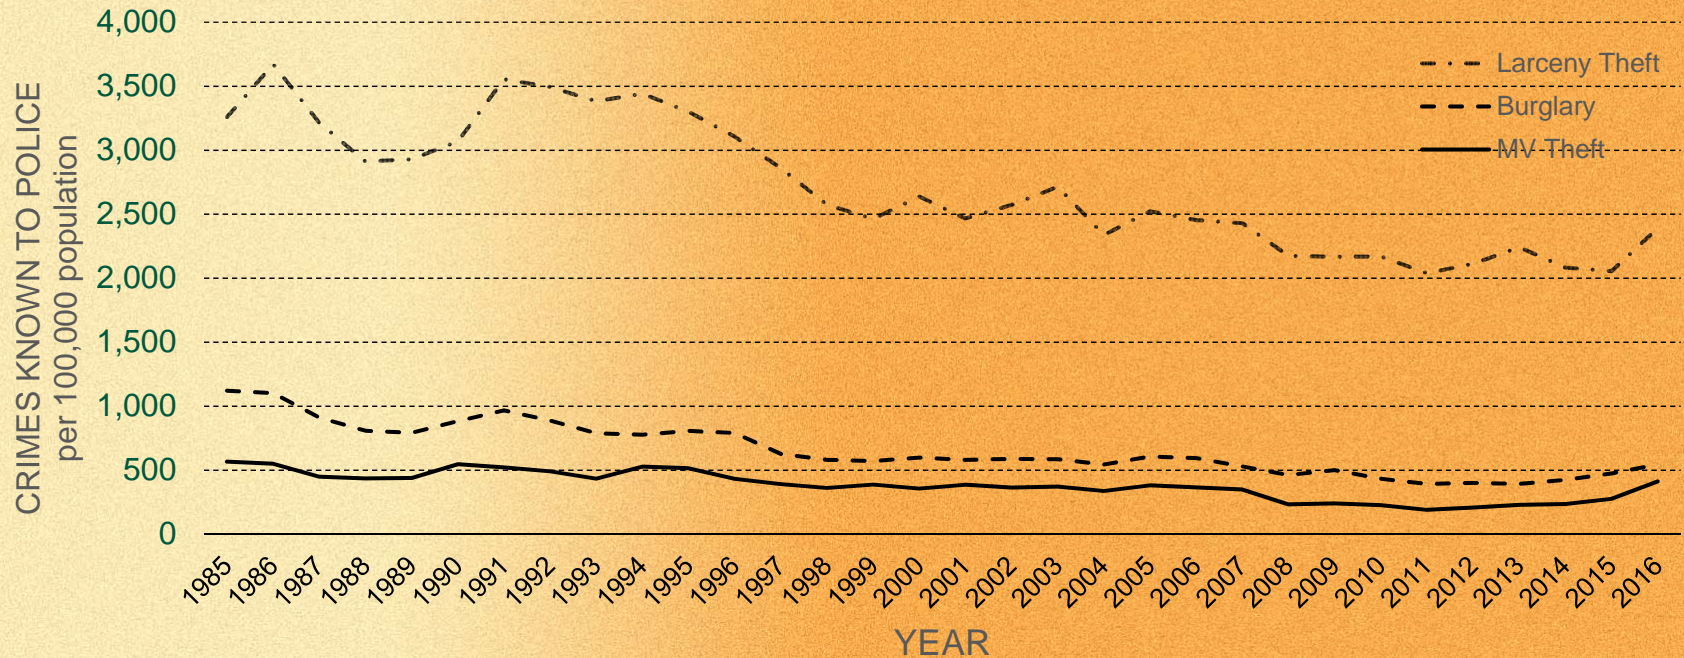

Crimes Known to Police (Alaska)

Statewide Rates, by Month: 2014-2016

Brad A. Myrstol
Justice Center
University of Alaska Anchorage

Presented to the Alaska House Finance Committee
31 Oct 2017

The “Big Picture”

ANNUAL CRIME RATES 1985-2016

Property Crime Rates (Alaska)

Crimes Known to Police: 1985-2016

Violent Crime Rates (Alaska)

Crimes Known to Police: 1985-2016

◆ Note: UCR definition of forcible rape changed in 2013.

“Zooming” In...

MONTHLY CRIME RATES

2014-2016

Larceny Thefts (Alaska)

Larceny Theft Rate, by Month: 2014-2016

Shoplifting (Alaska)

Shoplifting Rate, by Month: 2014-2016

Burglaries (Alaska)